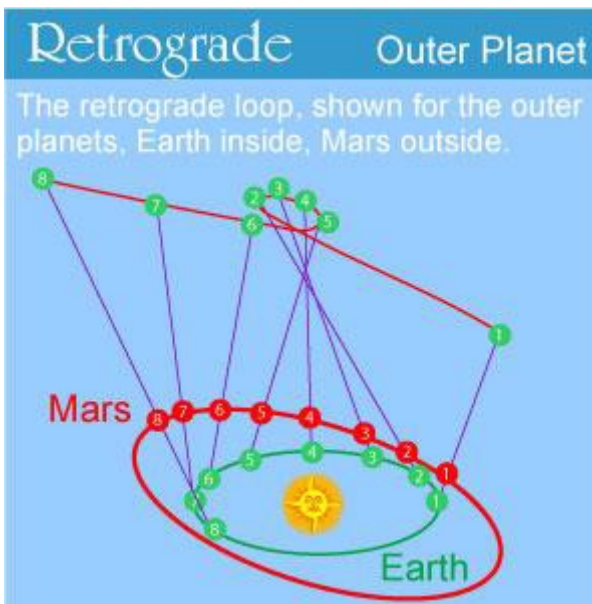

are interested in learning all they can about the hard facts of deep space, the planets, and what not. My point here is that it seems that the more we understand the actual facts, the better directed we are to any inner meanings they may indicate or point to.

The real facts of any situation are the ultimate talisman or key to the meaning or directionality that may be involved. With this in mind, let us take a look at the very important phenomenon of planetary motion, in particular the fact that the planets appear to go forward and backward thru the zodiac -- the retrograde phenomenon.

Outer Planets Retrograde

First, a brief review. The planets orbit the Sun in large, almost circular, orbits. Considered from a heliocentric or Sun centered standpoint there is no retrograde or backward