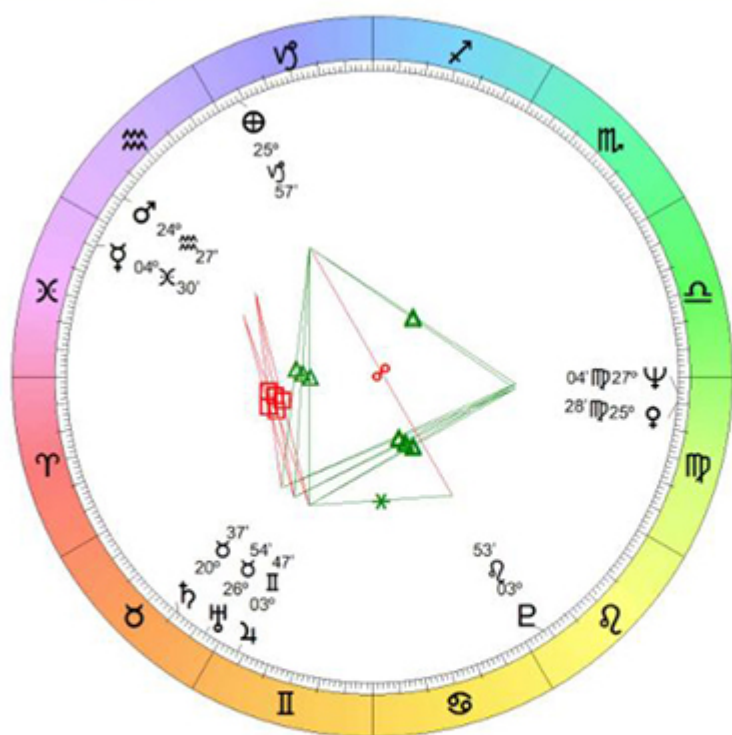

After you have entered your birth information, you first calculate the standard astrological natal chart by selecting the ARIES button and then the CALCULATE button. Jot down your results as I have here.

GEOCENTRIC

Sun 25° Cancer 48'

Mercury 07° Cancer 20'

Venus 19° Leo 55'

Mars 09° Aries 06'

Jupiter 11° Gemini 50'

Saturn 26° Taurus 23'

Uranus 29° Taurus 23'

Pluto 03° Leo 40'

The Planets

- ♁ Earth
- ☾ Moon
- ☼ Sun
- ☿ Mercury
- ♀ Venus
- ♂ Mars
- ♃ Jupiter
- ♄ Saturn
- ♅ Uranus
- ♆ Neptune
- ♇ Pluto

The Signs

- ♈ Aries
- ♉ Taurus
- ♊ Gemini
- ♋ Cancer
- ♌ Leo
- ♍ Virgo
- ♎ Libra
- ♏ Scorpio
- ♐ Sagittarius
- ♑ Capricorn
- ♒ Aquarius
- ♓ Pisces